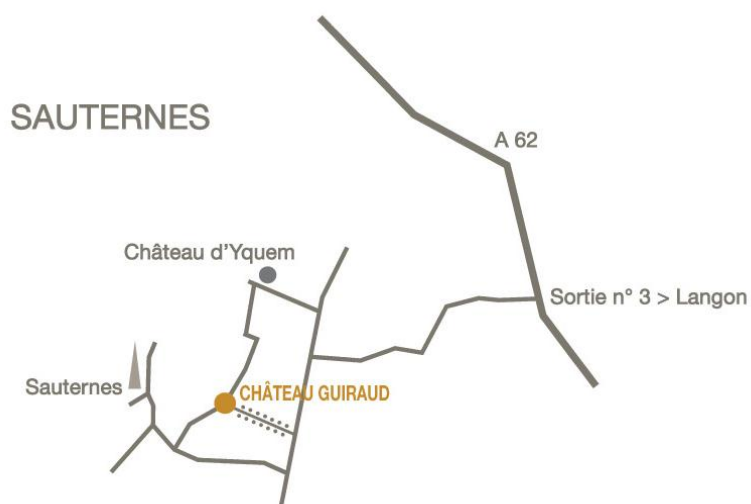

I^{er} GRAND CRU CLASSÉ EN 1855

CHÂTEAU GUIRAUD

SAUTERNES

SCA du Château Guiraud

33210 Sauternes

Tél. + 33 (0) 5 56 76 61 01

Fax + 33 (0) 5 56 76 67 52

www.chateauguiraud.com

Access

A62 motorway (to Toulouse) Exit n°3 (Langon)

Follow the signs to Villandraut-Sauternes. After 6 km, turn left at the stop sign.

The entrance by the plane tree alley is located 400m on the right.

GPS N44°31'49.04" / W0°19'28.94"